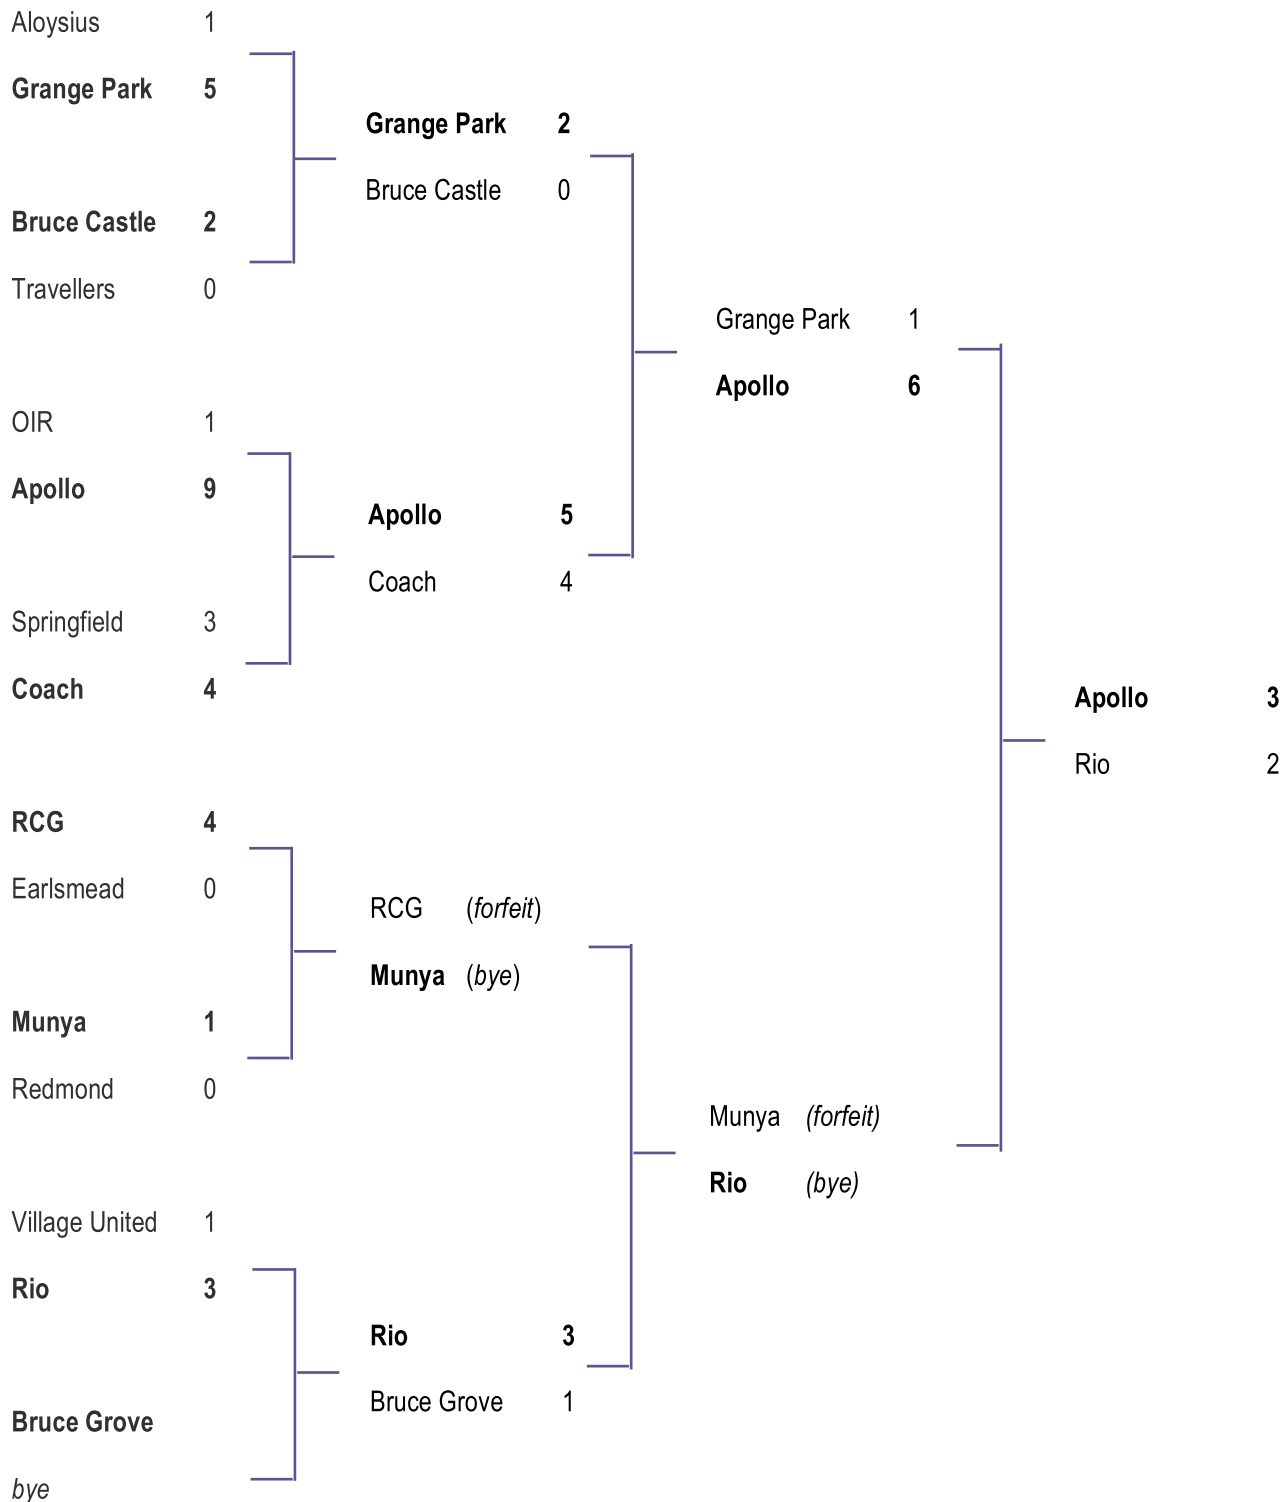

TOP GOALSCORERS

DIVISION 1			DIVISION 2		
Damon Brown	Village United	33	Martell Thomas	Coach	40
Kesi Dryden	Rio	32	Jimmie Brennan	Grange Park	14
Harry Butler	Earlsmead	23	Sakariya Mohamed	OIR	14
Owen Braddick	Springfield	15	Tom Croake	Grange Park	13
Josh Yenge	Redmond Rovers	13	Damon Rendell	Coach	12
Andre Etienne	Apollo	11	Fatum Tahiri	Bruce Grove	12
Rupert Blake	Village United	10	Hafid Moalim	OIR	10
Joel Massamba	RCG	10	Muscab Cali	OIR	9
Juan Tobon	Apollo	10	Ahmed Ali	Munya	8
Qusey Yislam	Apollo	10	Rams Ramone	Travellers United	8
Ben Haynes	Springfield	9	Ashley	Coach	8
Daniel Chidubem	Redmond Rovers	8	Mohamed Awale	OIR	7
Michael Ockamback	Springfield	8	Joshua Dowling	Grange Park	7
Jadon Anderson	Rio	7	Abdula Sarr	Travellers United	7
Jevoy Blair	Village United	7	Rhys Watson	Coach	7
Darnelle Coleman	Bruce Castle Rovers	7			
Josh McKenna	Earlsmead	7			
Max Milligan	Springfield	7			
Sonny Thornhill	Bruce Castle Rovers	7			
Rory Wheeler	Earlsmead	7			

SENIOR LEAGUE CUP TABLES

GROUP A									GROUP C								
	P	W	D	L	F	A	GD	Pts		P	W	D	L	F	A	GD	Pts
Bruce Castle Rovers	3	2	1	0	12	9	+3	7	Rio	3	3	0	0	11	3	+8	9
Coach	3	1	2	0	11	9	+2	6	Travellers United	3	2	0	1	9	5	+4	7
Redmond Rovers	3	1	1	1	11	12	-1	4	Munya	3	0	1	2	6	11	-5	2
Village United	3	0	0	3	8	12	-4	0	Bruce Grove	3	0	1	2	6	13	-7	2
GROUP B									GROUP D								
	P	W	D	L	F	A	GD	Pts		P	W	D	L	F	A	GD	Pts
Aloysius	3	3	0	0	15	11	+4	10	Apollo	2	1	1	0	6	4	+2	4
OIR	3	1	1	1	19	12	+7	5	RCG	2	0	2	0	5	5	0	2
Springfield	3	1	1	1	12	11	+1	4	Grange Park	2	0	1	1	2	4	-2	2
Earlsmead	3	0	0	3	8	20	-12	0									

Teams in Division 2 start with 1 point.

SENIOR CHALLENGE CUP

GLYNN WATSON CUP

LRS CUP

JUNIOR CHALLENGE CUP

Redmond	3								
Springfield	4	}		Springfield	5	}			
Travellers	3			Village United	1				
Village United	6								
Aloysius	1	}				}		Springfield	
Earlsmead	5			Earlsmead	1			Earlsmead	1
OIR				OIR	1				
bye									