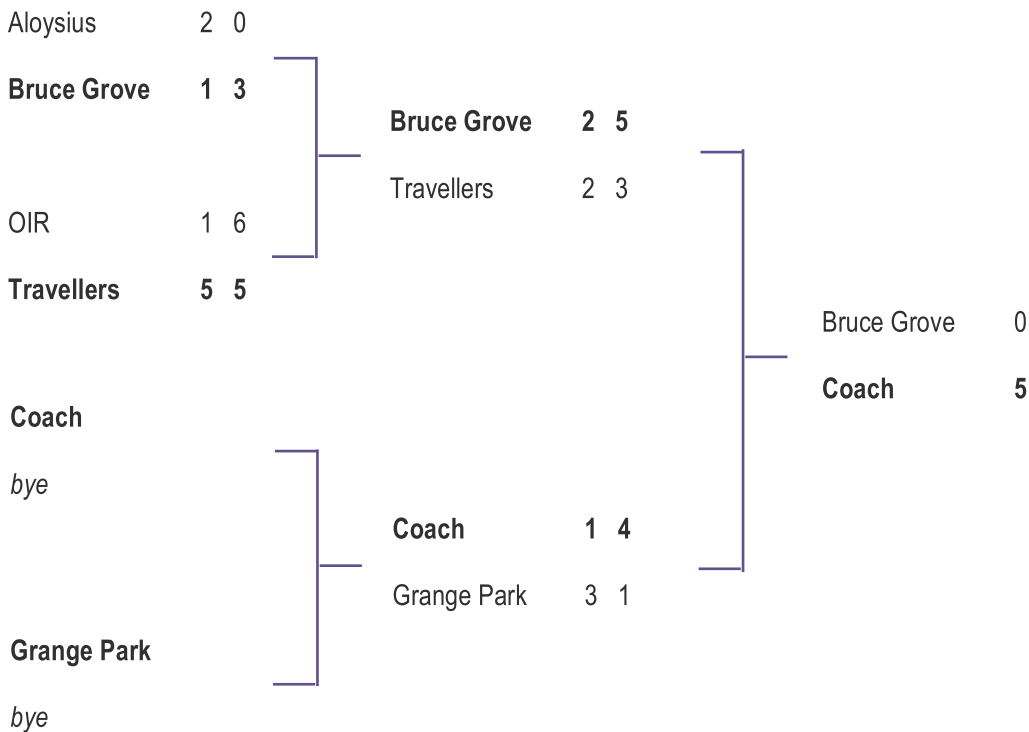

TOP GOALSCORERS

DIVISION 1			DIVISION 2		
Damon Brown	Village United	33	Martell Thomas	Coach	40
Kesi Dryden	Rio	32	Jimmie Brennan	Grange Park	14
Harry Butler	Earlsmead	23	Sakariya Mohamed	OIR	14
Owen Braddick	Springfield	15	Tom Croake	Grange Park	13
Josh Yenge	Redmond Rovers	13	Damon Rendell	Coach	12
Andre Etienne	Apollo	11	Fatum Tahiri	Bruce Grove	12
Rupert Blake	Village United	10	Hafid Moalim	OIR	10
Joel Massamba	RCG	10	Muscab Cali	OIR	9
Juan Tobon	Apollo	10	Ahmed Ali	Munya	8
Qusey Yislam	Apollo	10	Rams Ramone	Travellers United	8
Ben Haynes	Springfield	9	Ashley	Coach	8
Daniel Chidubem	Redmond Rovers	8	Mohamed Awale	OIR	7
Michael Ockamback	Springfield	8	Joshua Dowling	Grange Park	7
Jadon Anderson	Rio	7	Abdula Sarr	Travellers United	7
Jevoy Blair	Village United	7	Rhys Watson	Coach	7
Darnelle Coleman	Bruce Castle Rovers	7			
Josh McKenna	Earlsmead	7			
Max Milligan	Springfield	7			
Sonny Thornhill	Bruce Castle Rovers	7			
Rory Wheeler	Earlsmead	7			

SENIOR LEAGUE CUP TABLES

GROUP A									GROUP C								
	P	W	D	L	F	A	GD	Pts		P	W	D	L	F	A	GD	Pts
Bruce Castle Rovers	3	2	1	0	12	9	+3	7	Rio	3	3	0	0	11	3	+8	9
Coach	3	1	2	0	11	9	+2	6	Travellers United	3	2	0	1	9	5	+4	7
Redmond Rovers	3	1	1	1	11	12	-1	4	Munya	3	0	1	2	6	11	-5	2
Village United	3	0	0	3	8	12	-4	0	Bruce Grove	3	0	1	2	6	13	-7	2
GROUP B									GROUP D								
	P	W	D	L	F	A	GD	Pts		P	W	D	L	F	A	GD	Pts
Aloysius	3	3	0	0	15	11	+4	10	Apollo	2	1	1	0	6	4	+2	4
OIR	3	1	1	1	19	12	+7	5	RCG	2	0	2	0	5	5	0	2
Springfield	3	1	1	1	12	11	+1	4	Grange Park	2	0	1	1	2	4	-2	2
Earlsmead	3	0	0	3	8	20	-12	0									

Teams in Division 2 start with 1 point.

SENIOR CHALLENGE CUP

GLYNN WATSON CUP

LRS CUP

JUNIOR CHALLENGE CUP

Redmond	3								
Springfield	4	}		Springfield	5	}			
Travellers	3			Village United	1				
Village United	6								
Aloysius	1	}				}		Springfield	
Earlsmead	5			Earlsmead	1			Earlsmead	1
OIR				OIR	1				
bye									