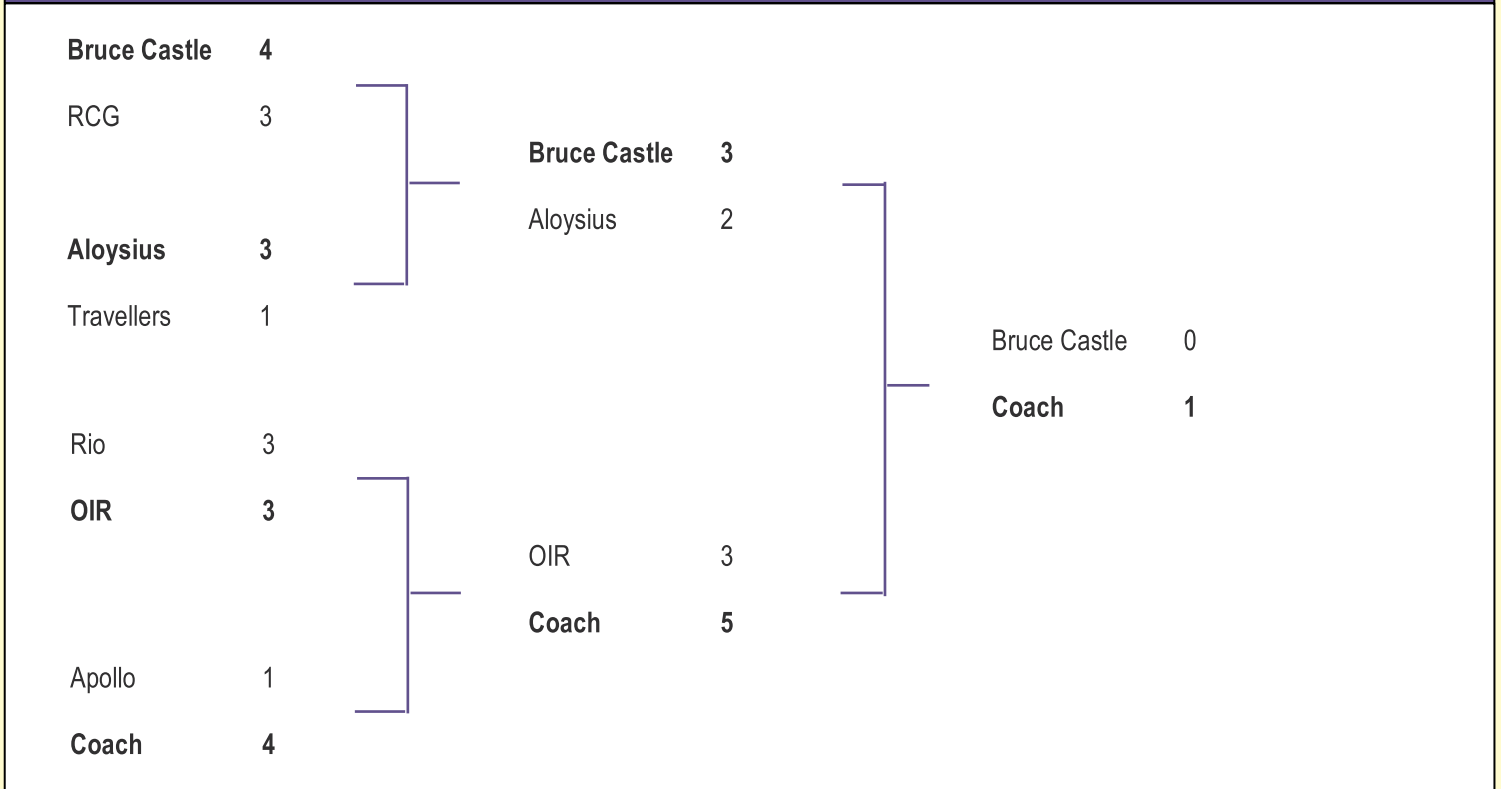

SENIOR LEAGUE CUP