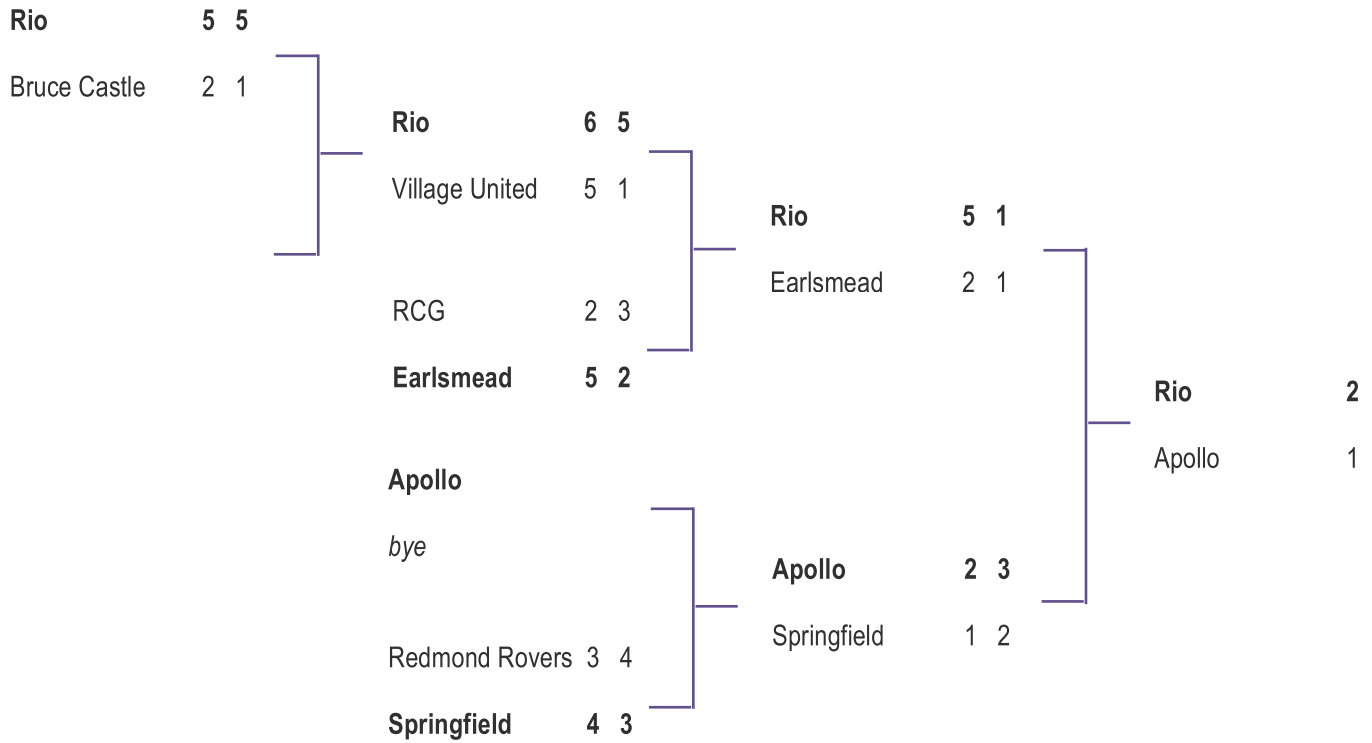

TOP GOALSCORERS

DIVISION 1			DIVISION 2		
Damon Brown	Village United	33	Martell Thomas	Coach	40
Kesi Dryden	Rio	32	Jimmie Brennan	Grange Park	14
Harry Butler	Earlsmead	23	Sakariya Mohamed	OIR	14
Owen Braddick	Springfield	15	Tom Croake	Grange Park	13
Josh Yenge	Redmond Rovers	13	Damon Rendell	Coach	12
Andre Etienne	Apollo	11	Fatum Tahiri	Bruce Grove	12
Rupert Blake	Village United	10	Hafid Moalim	OIR	10
Joel Massamba	RCG	10	Muscab Cali	OIR	9
Juan Tobon	Apollo	10	Ahmed Ali	Munya	8
Qusey Yislam	Apollo	10	Rams Ramone	Travellers United	8
Ben Haynes	Springfield	9	Ashley	Coach	8
Daniel Chidubem	Redmond Rovers	8	Mohamed Awale	OIR	7
Michael Ockamback	Springfield	8	Joshua Dowling	Grange Park	7
Jadon Anderson	Rio	7	Abdula Sarr	Travellers United	7
Jevoy Blair	Village United	7	Rhys Watson	Coach	7
Darnelle Coleman	Bruce Castle Rovers	7			
Josh McKenna	Earlsmead	7			
Max Milligan	Springfield	7			
Sonny Thornhill	Bruce Castle Rovers	7			
Rory Wheeler	Earlsmead	7			

SENIOR LEAGUE CUP TABLES

GROUP A									GROUP C								
	P	W	D	L	F	A	GD	Pts		P	W	D	L	F	A	GD	Pts
Bruce Castle Rovers	3	2	1	0	12	9	+3	7	Rio	3	3	0	0	11	3	+8	9
Coach	3	1	2	0	11	9	+2	6	Travellers United	3	2	0	1	9	5	+4	7
Redmond Rovers	3	1	1	1	11	12	-1	4	Munya	3	0	1	2	6	11	-5	2
Village United	3	0	0	3	8	12	-4	0	Bruce Grove	3	0	1	2	6	13	-7	2
GROUP B									GROUP D								
	P	W	D	L	F	A	GD	Pts		P	W	D	L	F	A	GD	Pts
Aloysius	3	3	0	0	15	11	+4	10	Apollo	2	1	1	0	6	4	+2	4
OIR	3	1	1	1	19	12	+7	5	RCG	2	0	2	0	5	5	0	2
Springfield	3	1	1	1	12	11	+1	4	Grange Park	2	0	1	1	2	4	-2	2
Earlsmead	3	0	0	3	8	20	-12	0									

Teams in Division 2 start with 1 point.

SENIOR CHALLENGE CUP

GLYNN WATSON CUP

LRS CUP

JUNIOR CHALLENGE CUP

Redmond	3								
Springfield	4	}		Springfield	5	}			
Travellers	3			Village United	1				
Village United	6								
Aloysius	1	}				}		Springfield	
Earlsmead	5			Earlsmead	1			Earlsmead	1
OIR				OIR	1				
bye									