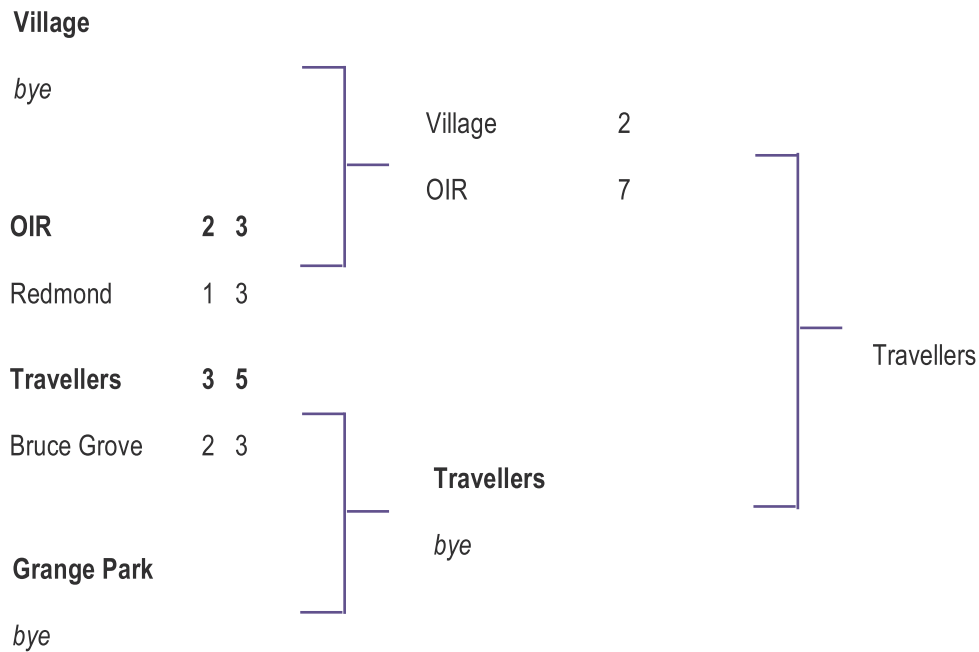

Teams in Division 2 start with 1 point

SENIOR CHALLENGE CUP

GLYNN WATSON CUP

LRS CUP

BRIGG CUP

	P	W	D	L	F	A	GD	PPG
Springfield United	2	2	0	0	18	1	+17	3
RCG	1	1	0	0	4	0	+4	3
Rio	1	1	0	0	5	2	+3	3
Apollo	0	0	0	0	0	0	0	0
Aloysius	0	0	0	0	0	0	0	0
Bruce Castle Rovers	0	0	0	0	0	0	0	0
Bruce Grove	0	0	0	0	0	0	0	0
Coach	0	0	0	0	0	0	0	0
Earlsmead	0	0	0	0	0	0	0	0
OIR	1	0	0	1	0	4	-4	0
Redmond Rovers	1	0	0	1	1	7	-6	0
Village United	2	0	0	2	2	16	-14	0

Top 4 teams qualify for the semi-finals. Table ordered on a Points Per Game basis. Minimum of 2 matches need to be played to qualify.