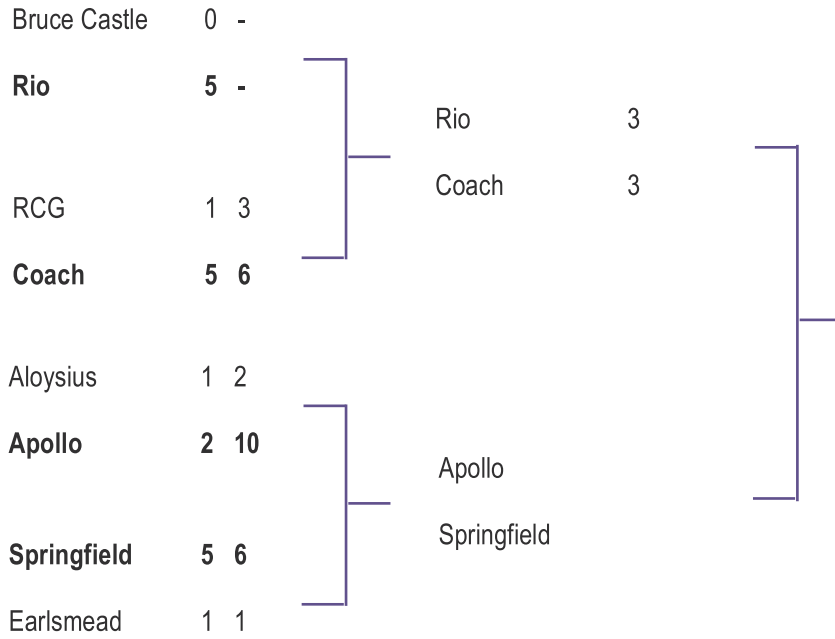

GROUP B	P	W	D	L	F	A	GD	Pts
Travellers United	2	1	0	1	4	7	-3	4
Earlsmead	1	1	0	0	7	4	+3	3
Springfield	1	0	0	1	0	0	0	0

GROUP D	P	W	D	L	F	A	GD	Pts
Redmond Rovers	0	0	0	0	0	0	0	1
RCG	0	0	0	0	0	0	0	0
Rio	0	0	0	0	0	0	0	0

Teams in Division 2 start with 1 point

SENIOR CHALLENGE CUP

GLYNN WATSON CUP

LRS CUP

BRIGG CUP

	P	W	D	L	F	A	GD	PPG
Springfield United	2	2	0	0	18	1	+17	3
RCG	1	1	0	0	4	0	+4	3
Rio	1	1	0	0	5	2	+3	3
Apollo	0	0	0	0	0	0	0	0
Aloysius	0	0	0	0	0	0	0	0
Bruce Castle Rovers	0	0	0	0	0	0	0	0
Bruce Grove	0	0	0	0	0	0	0	0
Coach	0	0	0	0	0	0	0	0
Earlsmead	0	0	0	0	0	0	0	0
OIR	1	0	0	1	0	4	-4	0
Redmond Rovers	1	0	0	1	1	7	-6	0
Village United	2	0	0	2	2	16	-14	0

Top 4 teams qualify for the semi-finals. Table ordered on a Points Per Game basis. Minimum of 2 matches need to be played to qualify.