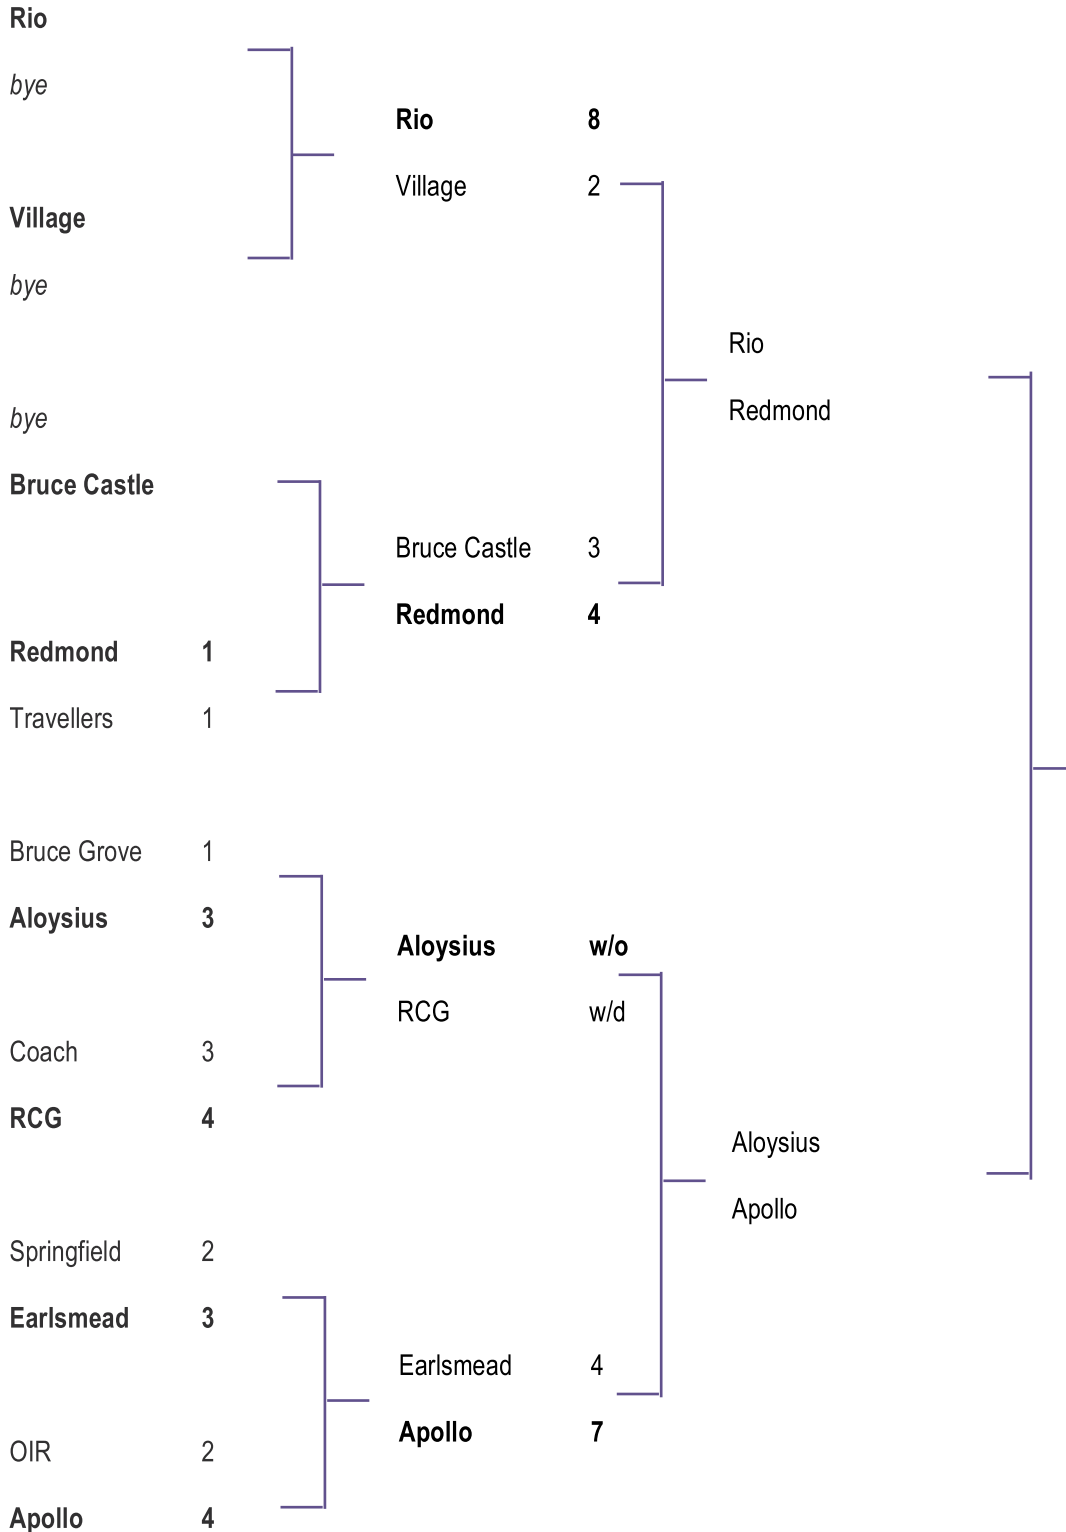

LEAGUE TABLES

DIVISION 1	P	W	D	L	F	A	GD	Pts
Rio	5	5	0	0	24	6	+18	15
Apollo	7	4	2	1	23	15	+8	14
Bruce Castle Rovers	7	4	0	3	14	15	-1	12
Coach	6	1	4	1	20	20	0	7
RCG	7	2	1	4	20	30	-10	7
Springfield United	4	1	1	2	16	20	-4	4
Earlsmead	4	1	0	3	6	10	-4	3
Aloysius	4	0	0	4	8	15	-7	0

DIVISION 2	P	W	D	L	F	A	GD	Pts
Travellers United	6	6	0	0	18	9	+9	18
Redmond Rovers	7	3	1	3	25	19	+6	10
Village United	5	2	1	2	14	14	0	7
OIR	4	0	2	2	10	15	-5	2
Bruce Grove	5	0	2	4	12	22	-10	2

TOP GOALSCORERS

DIVISION 1

Owen Braddick	Springfield	16
Martell Thomas	Coach	14
Kesi Dryden	Rio	12
Nadeer Khassay	Apollo	9
Jordan Cornelius	Rio	8
Marcus Boye Gonzalez	Rio	7
Ashley Marshall	Coach	7
Jonathan Ethindo	RCG	7
Andre Etienne	Apollo	6
Sam Hoxhaj	Coach	6
Alfie Salisbury	Bruce Castle	6

DIVISION 2

Damion Brown	Village	9
Semir Adam	Redmond	8
Rupert Blake	Village	8
Daniel Koduah	Redmond	6
Ramone Amos	Bruce Grove	4
Mo Omar	Travellers	4
Mikhail Oswald	Travellers	4
Rehal Theobolds	Travellers	4
Josh Yenge	Redmond	4
Liam Babb	Redmond	3

SENIOR LEAGUE CUP

GROUP A	P	W	D	L	F	A	GD	Pts
Coach	1	1	0	0	3	1	+2	3
OIR	1	0	1	0	5	5	0	2
Aloysius	1	0	1	0	5	5	0	1
Bruce Grove	1	0	0	1	1	3	-2	1

GROUP C	P	W	D	L	F	A	GD	Pts
Bruce Castle Rovers	1	1	0	0	2	1	+1	3
Village United	1	0	0	1	1	2	-1	1
Apollo	0	0	0	0	0	0	0	0

GROUP B	P	W	D	L	F	A	GD	Pts
Travellers United	2	1	0	1	4	7	-3	4
Earlsmead	1	1	0	0	7	4	+3	3
Springfield	1	0	0	1	0	0	0	0

GROUP D	P	W	D	L	F	A	GD	Pts
Redmond Rovers	0	0	0	0	0	0	0	1
RCG	0	0	0	0	0	0	0	0
Rio	0	0	0	0	0	0	0	0

Teams in Division 2 start with 1 point

SENIOR CHALLENGE CUP