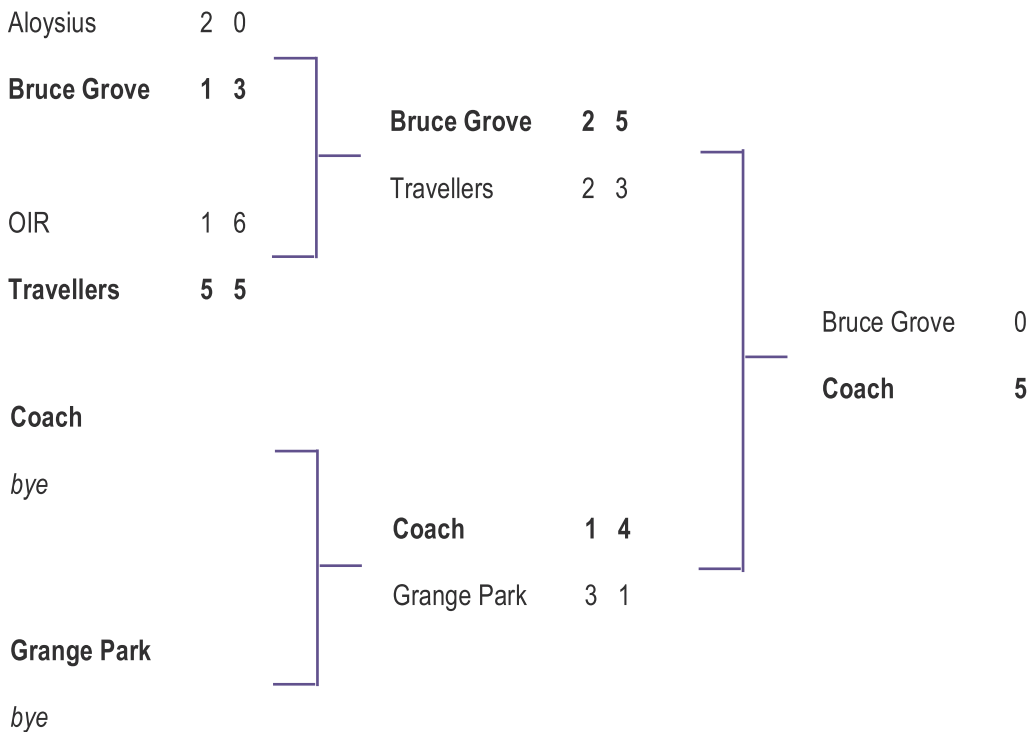

TOP GOALSCORERS

DIVISION 1			DIVISION 2		
Damon Brown	Village United	30	Martell Thomas	Coach	39
Kesi Dryden	Rio	30	Jimmie Brennan	Grange Park	12
Harry Butler	Earlsmead	19	Sakariya Mohamed	OIR	12
Owen Braddick	Springfield	13	Fatum Tahiri	Bruce Grove	12
Josh Yenge	Redmond Rovers	13	Tom Croake	Grange Park	11
Andre Etienne	Apollo	11	Damon Rendell	Coach	11
Joel Massamba	RCG	10	Hafid Moalim	OIR	10
Rupert Blake	Village United	9	Muscab Cali	OIR	9
Daniel Chidubem	Redmond Rovers	8	Ahmed Ali	Munya	8
Ben Haynes	Springfield	8	Rams Ramone	Travellers United	8
Michael Ockamback	Springfield	8	Joshua Dowling	Grange Park	7
Juan Tobon	Apollo	8	Abdula Sarr	Travellers United	7
Qusey Yislam	Apollo	8	Ashley	Coach	7
Jevoy Blair	Village United	7			
Darnelle Coleman	Bruce Castle Rovers	7			
Josh McKenna	Earlsmead	7			
Max Milligan	Springfield	7			
Sonny Thornhill	Bruce Castle Rovers	7			

SENIOR LEAGUE CUP TABLES

GROUP A									GROUP C								
	P	W	D	L	F	A	GD	Pts		P	W	D	L	F	A	GD	Pts
Bruce Castle Rovers	3	2	1	0	12	9	+3	7	Rio	3	3	0	0	11	3	+8	9
Coach	3	1	2	0	11	9	+2	6	Travellers United	3	2	0	1	9	5	+4	7
Redmond Rovers	3	1	1	1	11	12	-1	4	Munya	3	0	1	2	6	11	-5	2
Village United	3	0	0	3	8	12	-4	0	Bruce Grove	3	0	1	2	6	13	-7	2
GROUP B									GROUP D								
	P	W	D	L	F	A	GD	Pts		P	W	D	L	F	A	GD	Pts
Aloysius	3	3	0	0	15	11	+4	10	Apollo	2	1	1	0	6	4	+2	4
OIR	3	1	1	1	19	12	+7	5	RCG	2	0	2	0	5	5	0	2
Springfield	3	1	1	1	12	11	+1	4	Grange Park	2	0	1	1	2	4	-2	2
Earlsmead	3	0	0	3	8	20	-12	0									

Teams in Division 2 start with 1 point.

SENIOR CHALLENGE CUP

GLYNN WATSON CUP

LRS CUP

JUNIOR CHALLENGE CUP

BRIGG CUP

	P	W	D	L	F	A	GD	PPG
RCG	2	2	0	0	8	3	+5	3
OIR	3	2	0	1	7	8	-1	2
Village United	2	1	0	1	7	5	+2	1.5
Grange Park	2	1	0	1	4	4	0	1.5
Redmond Rovers	2	1	0	1	3	4	-1	1.5
Travellers United	3	1	0	2	8	9	-1	1
Aloysius	2	0	0	2	2	6	-4	0

SENIOR LEAGUE CUP

JUNIOR LEAGUE CUP