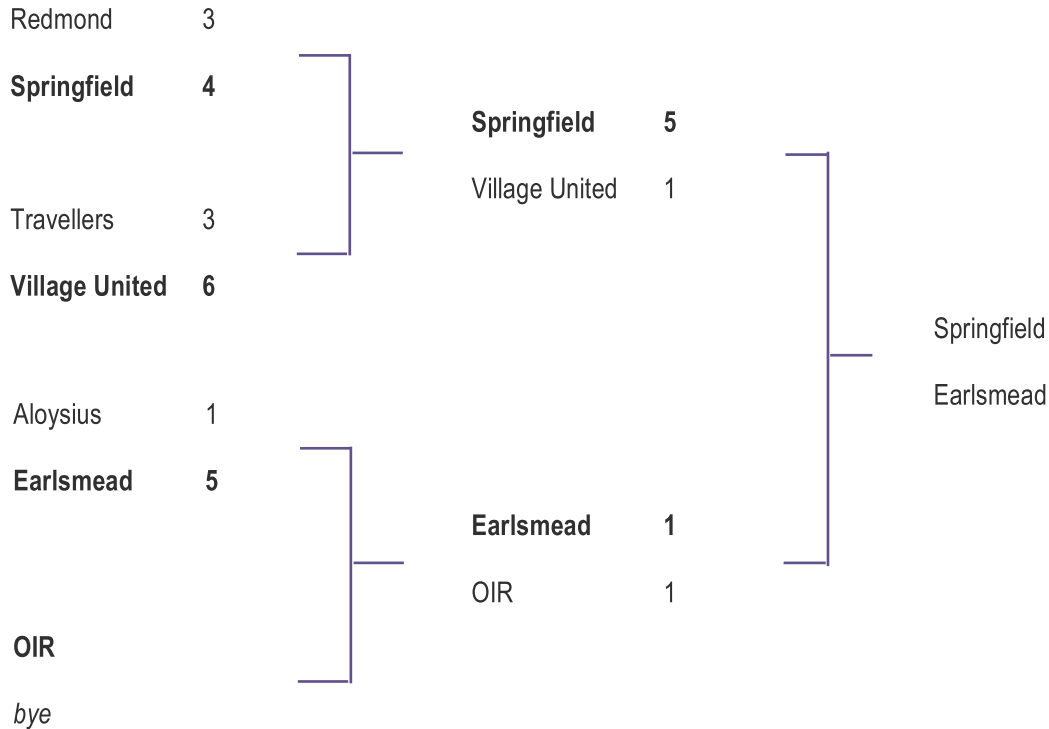

SENIOR LEAGUE CUP TABLES

GROUP A									GROUP C								
	P	W	D	L	F	A	GD	Pts		P	W	D	L	F	A	GD	Pts
Bruce Castle Rovers	3	2	1	0	12	9	+3	7	Rio	3	3	0	0	11	3	+8	9
Coach	3	1	2	0	11	9	+2	6	Travellers United	3	2	0	1	9	5	+4	7
Redmond Rovers	3	1	1	1	11	12	-1	4	Munya	3	0	1	2	6	11	-5	2
Village United	3	0	0	3	8	12	-4	0	Bruce Grove	3	0	1	2	6	13	-7	2
GROUP B									GROUP D								
	P	W	D	L	F	A	GD	Pts		P	W	D	L	F	A	GD	Pts
Aloysius	3	3	0	0	15	11	+4	10	Apollo	2	1	1	0	6	4	+2	4
OIR	3	1	1	1	19	12	+7	5	RCG	2	0	2	0	5	5	0	2
Springfield	3	1	1	1	12	11	+1	4	Grange Park	2	0	1	1	2	4	-2	2
Earlsmead	3	0	0	3	8	20	-12	0									

Teams in Division 2 start with 1 point.

SENIOR CHALLENGE CUP

GLYNN WATSON CUP

LRS CUP

JUNIOR CHALLENGE CUP

BRIGG CUP

	P	W	D	L	F	A	GD	PPG
RCG	2	2	0	0	8	3	+5	3
OIR	3	2	0	1	7	8	-1	2
Village United	2	1	0	1	7	5	+2	1.5
Grange Park	2	1	0	1	4	4	0	1.5
Redmond Rovers	2	1	0	1	3	4	-1	1.5
Travellers United	3	1	0	2	8	9	-1	1
Aloysius	2	0	0	2	2	6	-4	0

Top 4 teams qualify for the semi-finals. Table ordered on a Points Per Game basis. Minimum of 2 matches need to be played to qualify.

Teams who have reached the final of one of the other cup competitions have had their record expunged in accordance with Rule 25(c), 4.

SENIOR LEAGUE CUP

JUNIOR LEAGUE CUP