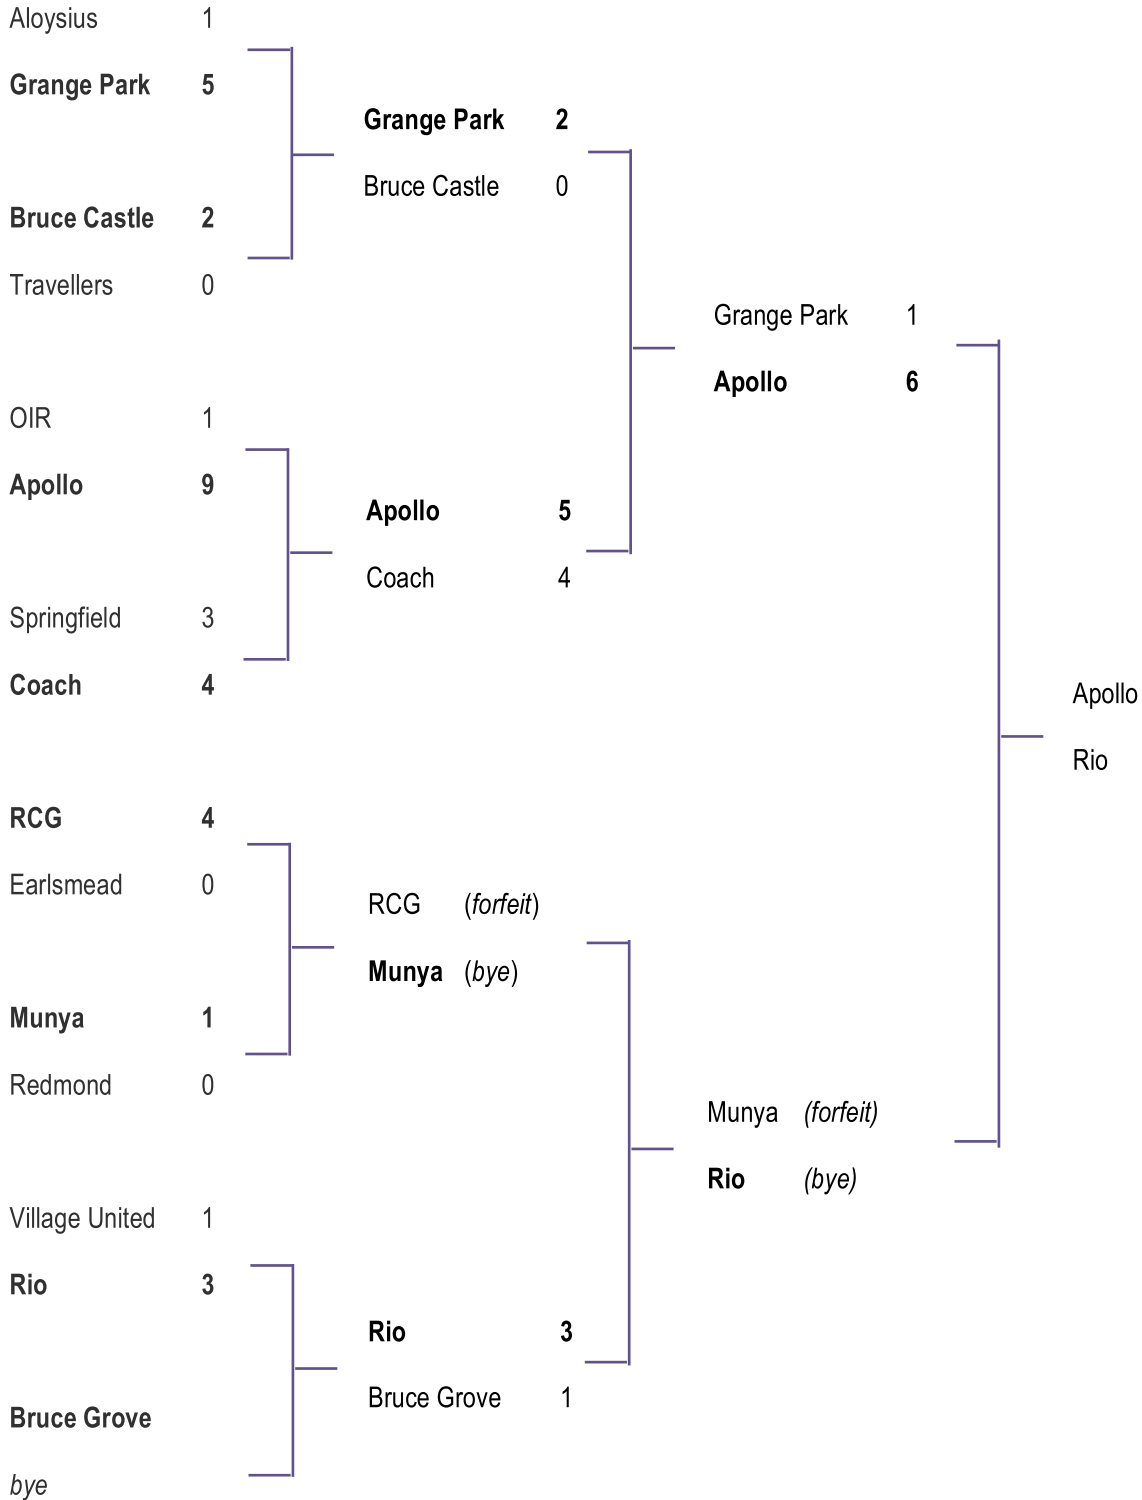

LEAGUE TABLES

DIVISION 1									DIVISION 2								
	P	W	D	L	F	A	GD	Pts		P	W	D	L	F	A	GD	Pts
Apollo	13	9	3	1	47	22	+25	30	Coach	10	8	1	1	42	19	+23	25
Rio	12	7	4	1	35	18	+17	25	Travellers United	12	6	2	4	36	35	+1	20
Springfield	11	6	0	5	31	22	+9	18	OIR	12	5	3	4	39	43	-4	18
RCG	12	5	3	4	26	30	-4	18	Aloysius	11	5	2	4	48	46	+2	17
Bruce Castle Rovers	11	4	2	5	22	27	-5	14	Grange Park	9	5	1	3	34	17	+17	16
Village United	13	2	4	7	31	41	-10	10	Munya	12	3	1	8	23	41	-18	10
Earlsmead	10	3	1	6	21	33	-12	10	Bruce Grove	12	2	0	10	22	43	-21	6
Redmond Rovers	13	2	3	8	27	47	-20	9									

TOP GOALSCORERS

DIVISION 1			DIVISION 2		
Damon Brown	Village United	30	Martell Thomas	Coach	39
Kesi Dryden	Rio	30	Jimmie Brennan	Grange Park	12
Harry Butler	Earlsmead	19	Sakariya Mohamed	OIR	12
Owen Braddick	Springfield	13	Fatum Tahiri	Bruce Grove	12
Josh Yenge	Redmond Rovers	13	Tom Croake	Grange Park	11
Andre Etienne	Apollo	11	Damon Rendell	Coach	11
Joel Massamba	RCG	10	Hafid Moalim	OIR	10
Rupert Blake	Village United	9	Muscab Cali	OIR	9
Daniel Chidubem	Redmond Rovers	8	Ahmed Ali	Munya	8
Ben Haynes	Springfield	8	Rams Ramone	Travellers United	8
Michael Ockamback	Springfield	8	Joshua Dowling	Grange Park	7
Juan Tobon	Apollo	8	Abdula Sarr	Travellers United	7
Qusey Yislam	Apollo	8	Ashley	Coach	7
Jevoy Blair	Village United	7			
Darnelle Coleman	Bruce Castle Rovers	7			
Josh McKenna	Earlsmead	7			
Max Milligan	Springfield	7			
Sonny Thornhill	Bruce Castle Rovers	7			

SENIOR LEAGUE CUP TABLES

GROUP A									GROUP C								
	P	W	D	L	F	A	GD	Pts		P	W	D	L	F	A	GD	Pts
Bruce Castle Rovers	3	2	1	0	12	9	+3	7	Rio	3	3	0	0	11	3	+8	9
Coach	3	1	2	0	11	9	+2	6	Travellers United	3	2	0	1	9	5	+4	7
Redmond Rovers	3	1	1	1	11	12	-1	4	Munya	3	0	1	2	6	11	-5	2
Village United	3	0	0	3	8	12	-4	0	Bruce Grove	3	0	1	2	6	13	-7	2
GROUP B									GROUP D								
	P	W	D	L	F	A	GD	Pts		P	W	D	L	F	A	GD	Pts
Aloysius	3	3	0	0	15	11	+4	10	Apollo	2	1	1	0	6	4	+2	4
OIR	3	1	1	1	19	12	+7	5	RCG	2	0	2	0	5	5	0	2
Springfield	3	1	1	1	12	11	+1	4	Grange Park	2	0	1	1	2	4	-2	2
Earlsmead	3	0	0	3	8	20	-12	0									

Teams in Division 2 start with 1 point.

SENIOR CHALLENGE CUP