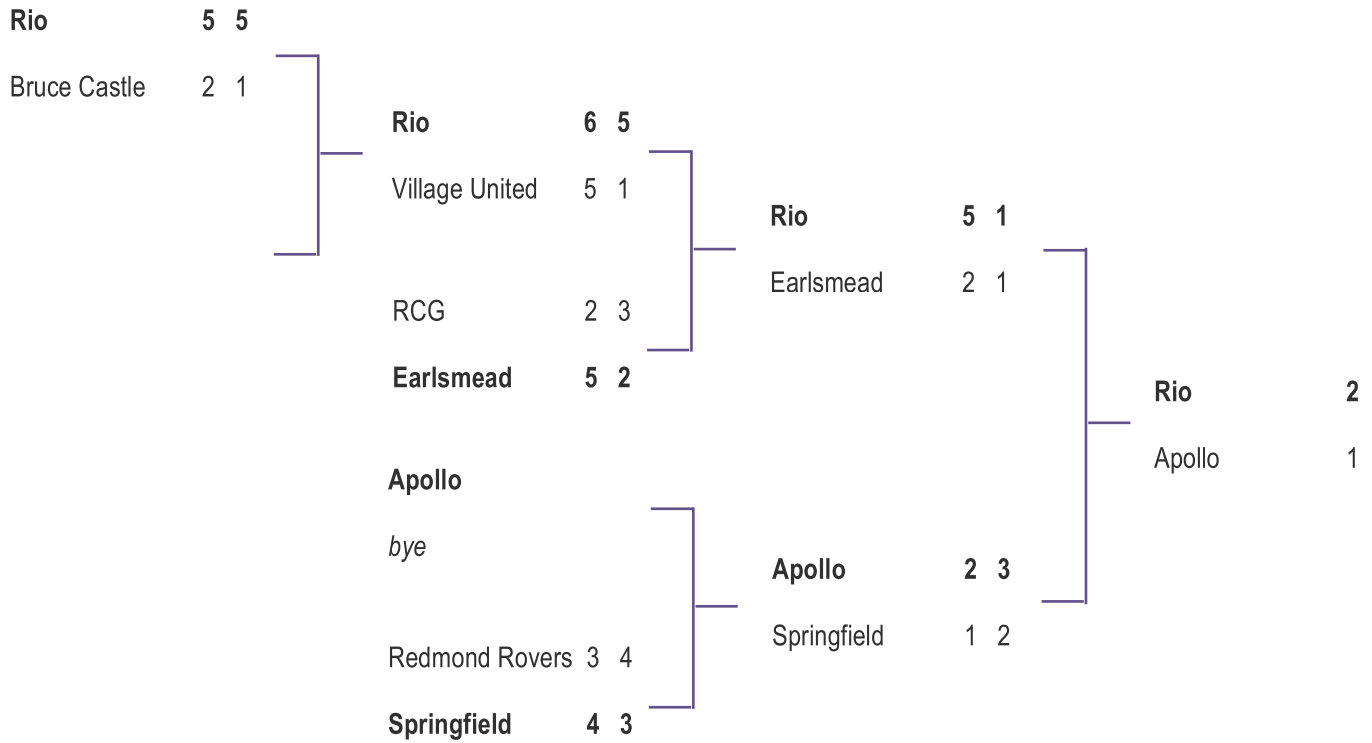

TOP GOALSCORERS

DIVISION 1			DIVISION 2		
Damon Brown	Village United	30	Martell Thomas	Coach	39
Kesi Dryden	Rio	30	Jimmie Brennan	Grange Park	12
Harry Butler	Earlsmead	19	Sakariya Mohamed	OIR	12
Owen Braddick	Springfield	13	Fatum Tahiri	Bruce Grove	12
Josh Yenge	Redmond Rovers	13	Tom Croake	Grange Park	11
Andre Etienne	Apollo	11	Damon Rendell	Coach	11
Joel Massamba	RCG	10	Hafid Moalim	OIR	10
Rupert Blake	Village United	9	Muscab Cali	OIR	9
Daniel Chidubem	Redmond Rovers	8	Ahmed Ali	Munya	8
Ben Haynes	Springfield	8	Rams Ramone	Travellers United	8
Michael Ockamback	Springfield	8	Joshua Dowling	Grange Park	7
Juan Tobon	Apollo	8	Abdula Sarr	Travellers United	7
Qusey Yislam	Apollo	8	Ashley	Coach	7
Jevoy Blair	Village United	7			
Darnelle Coleman	Bruce Castle Rovers	7			
Josh McKenna	Earlsmead	7			
Max Milligan	Springfield	7			
Sonny Thornhill	Bruce Castle Rovers	7			

SENIOR LEAGUE CUP TABLES

GROUP A									GROUP C								
	P	W	D	L	F	A	GD	Pts		P	W	D	L	F	A	GD	Pts
Bruce Castle Rovers	3	2	1	0	12	9	+3	7	Rio	3	3	0	0	11	3	+8	9
Coach	3	1	2	0	11	9	+2	6	Travellers United	3	2	0	1	9	5	+4	7
Redmond Rovers	3	1	1	1	11	12	-1	4	Munya	3	0	1	2	6	11	-5	2
Village United	3	0	0	3	8	12	-4	0	Bruce Grove	3	0	1	2	6	13	-7	2
GROUP B									GROUP D								
	P	W	D	L	F	A	GD	Pts		P	W	D	L	F	A	GD	Pts
Aloysius	3	3	0	0	15	11	+4	10	Apollo	2	1	1	0	6	4	+2	4
OIR	3	1	1	1	19	12	+7	5	RCG	2	0	2	0	5	5	0	2
Springfield	3	1	1	1	12	11	+1	4	Grange Park	2	0	1	1	2	4	-2	2
Earlsmead	3	0	0	3	8	20	-12	0									

Teams in Division 2 start with 1 point.

SENIOR CHALLENGE CUP

GLYNN WATSON CUP

LRS CUP

JUNIOR CHALLENGE CUP

BRIGG CUP

	P	W	D	L	F	A	GD	PPG
RCG	2	2	0	0	8	3	+5	3
OIR	3	2	0	1	7	8	-1	2
Village United	2	1	0	1	7	5	+2	1.5
Grange Park	2	1	0	1	4	4	0	1.5
Redmond Rovers	2	1	0	1	3	4	-1	1.5
Travellers United	3	1	0	2	8	9	-1	1
Aloysius	2	0	0	2	2	6	-4	0

SENIOR LEAGUE CUP

JUNIOR LEAGUE CUP