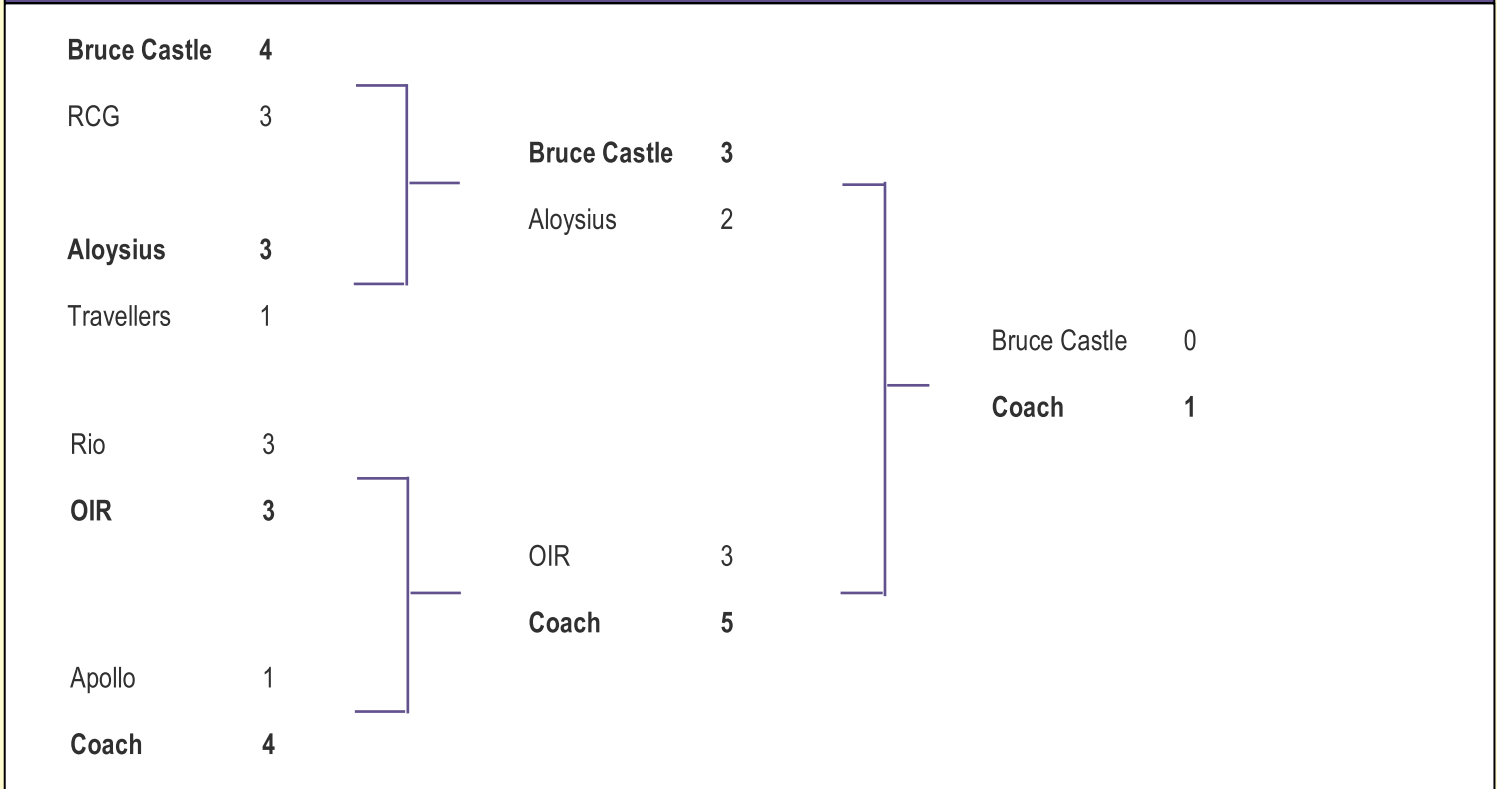

SENIOR LEAGUE CUP