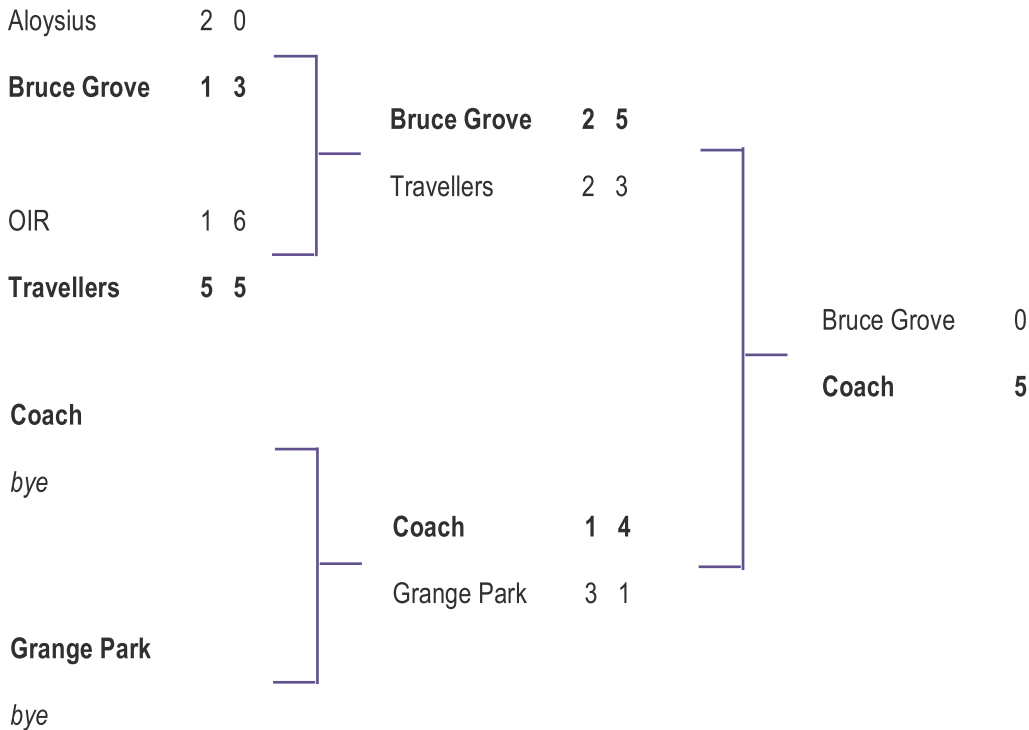

GLYNN WATSON CUP

LRS CUP