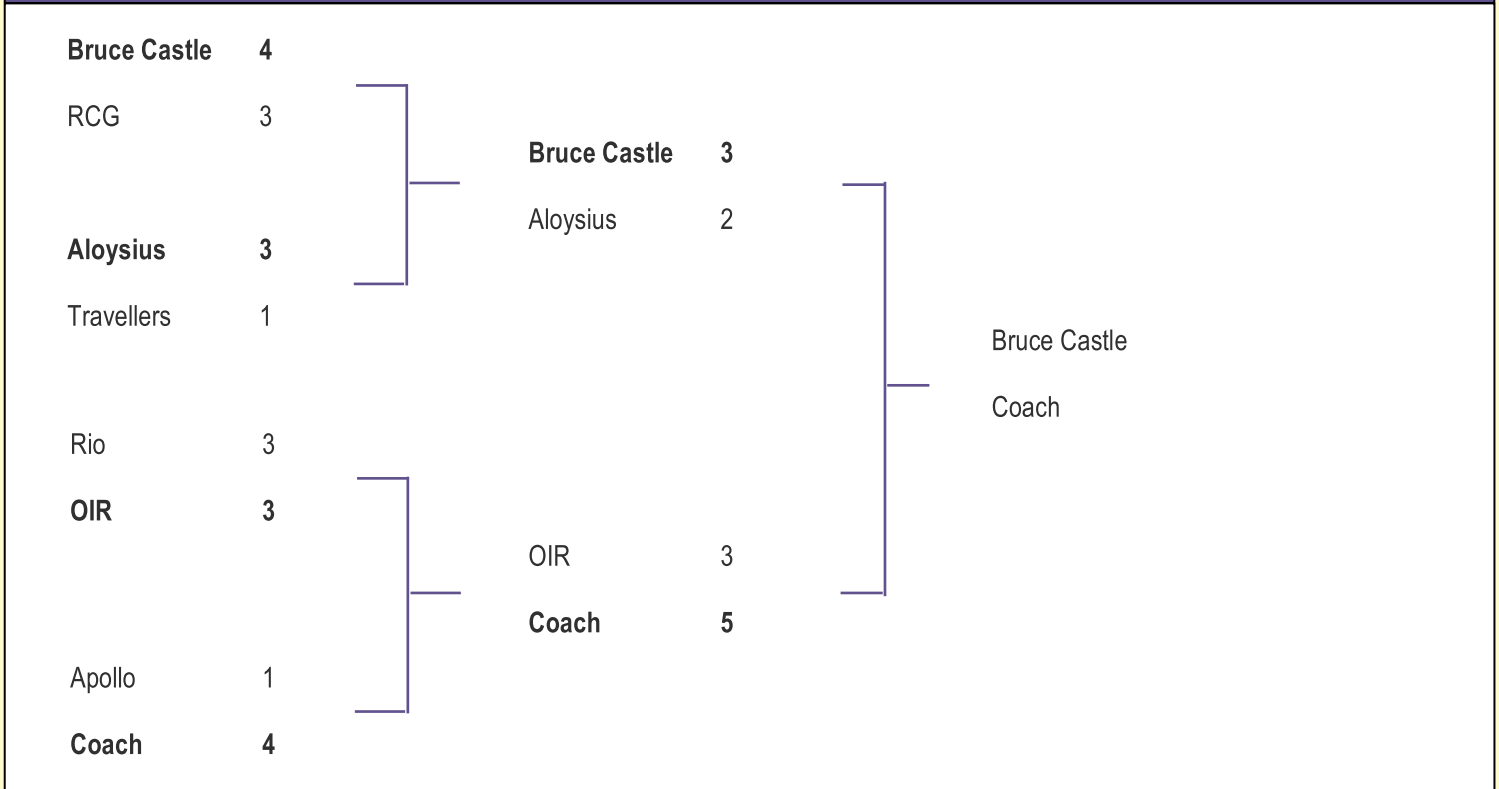

SENIOR LEAGUE CUP