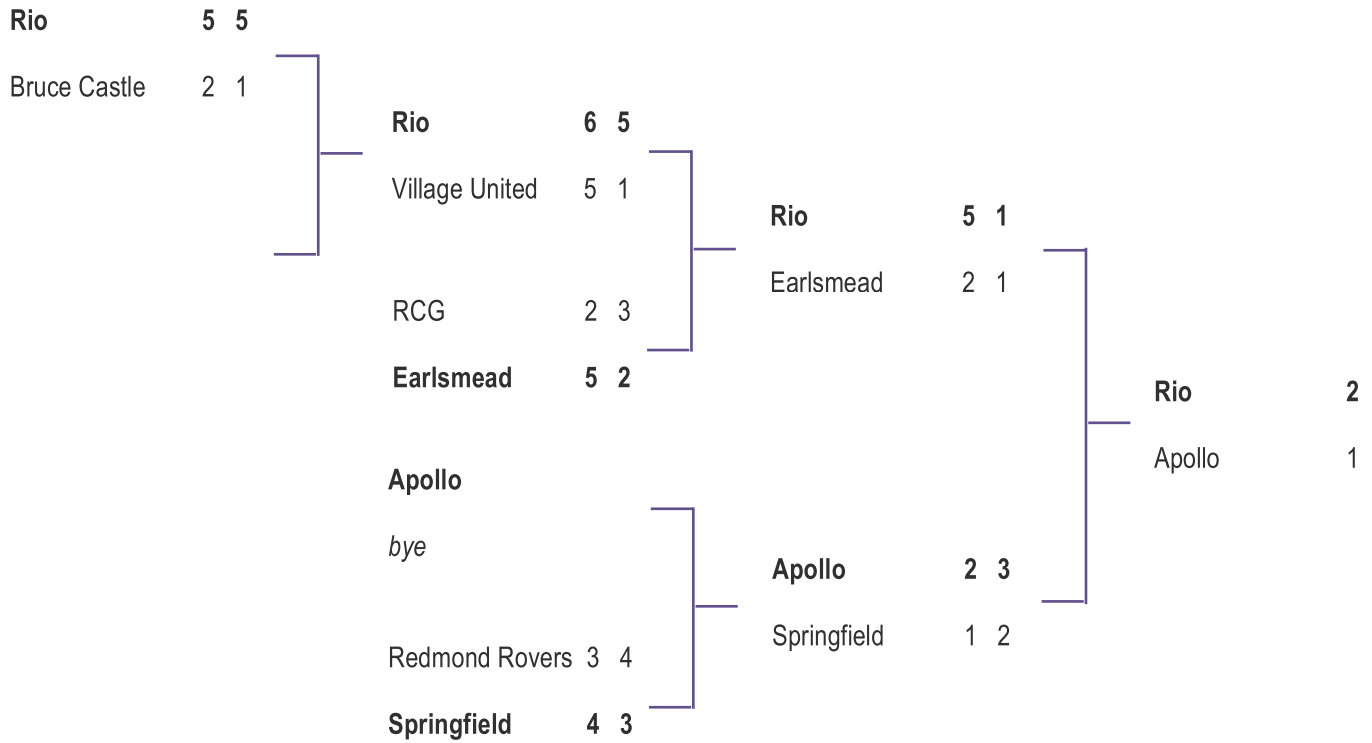

GLYNN WATSON CUP